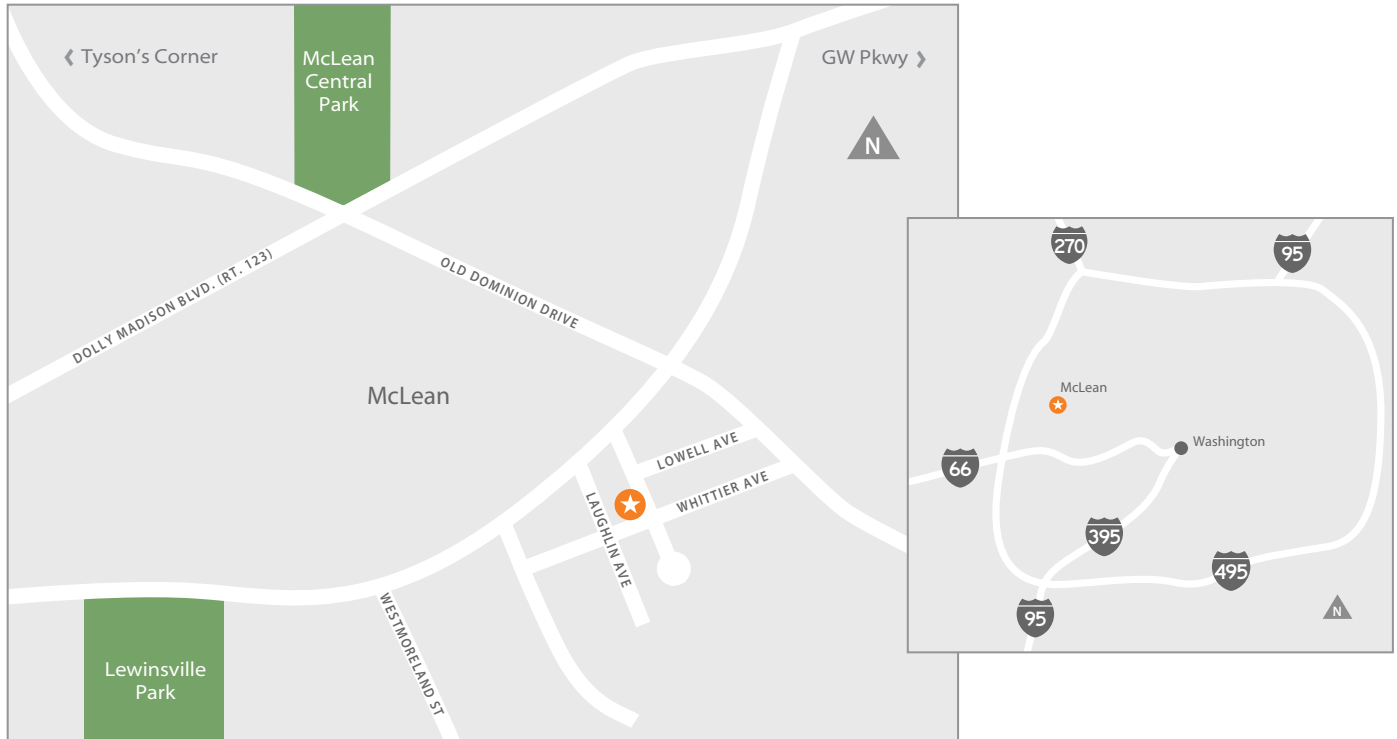

SCHUM & ASSOCIATES
ADVERTISING · CORPORATE COMMUNICATIONS
GRAPHIC DESIGN AND MARKETING

Directions to Schum & Associates

Updated May, 2006

DESTINATION: 6718 Whittier Avenue, Suite 100, McLean, Virginia 22101

FROM THE GEORGE WASHINGTON PARKWAY

1. Take the George Washington Parkway going West toward I-495 (Capital Beltway).
2. Exit at McLean (Rt. 123).
3. After about 3 miles, turn left on Chain Bridge Road.
4. Stay on Chain Bridge Road approximately 3/4 miles.
5. Turn left on Old Dominion Drive (Exxon and BP gas stations at this intersection).
6. Turn right at the next light on Whittier Avenue.
7. Turn right in to parking lot for 6718 Whittier Avenue.

FROM CAPITAL BELTWAY (I-495) NORTH/SOUTH

1. Take exit for McLean (Rt. 123).
2. Go approximately 2-1/2 miles going through four traffic lights. At fifth traffic light, turn right on Old Dominion Drive.
3. Go through two traffic lights, crossing over Chain Bridge Road and passing BP gas station on your right.
4. Turn right at the next light on Whittier Avenue.
5. Turn right in to parking lot for 6718 Whittier Avenue.

FROM I-66 EAST (FROM WASHINGTON, DC)

1. Heading West on I-66 from Washington, DC take exit for Rt. 267 Dulles Toll Road and I-495 toward Baltimore. **STAY IN THE RIGHT LANE** for the next right exit for McLean.
2. At exit you will be on Rt. 123 and you will go through a traffic light. Proceed for approximately 1 mile.
3. At next traffic light, turn right on Old Dominion Drive.
4. Go through two traffic lights, crossing over Chain Bridge Road and passing BP gas station on your right.
5. Turn right at the next light on Whittier Avenue.
6. Turn right in to parking lot for 6718 Whittier Avenue.

FROM I-66 WEST (FROM FRONT ROYAL, VA)

1. Heading East on I-66 from Front Royal, take right exit for I-495 toward Baltimore. **STAY IN THE RIGHT LANE.**
2. Take exit for McLean (Rt. 123).
3. Go approximately 2-1/2 miles going through four traffic lights. At fifth traffic light, turn right on Old Dominion Drive.
4. Go through two traffic lights, crossing over Chain Bridge Road and passing BP gas station on your right.
5. Turn right at the next light on Whittier Avenue.
6. Turn right in to parking lot for 6718 Whittier Avenue.

**Lost? Give us a call at
703.448.8150 and we'll
drive you through it.**

WARNING: I-66 is loaded with law enforcement just dying to give you a fat ticket during the HOV hours on I-66. Please respect the law and please, no inflatable passengers on board while coming to see us.